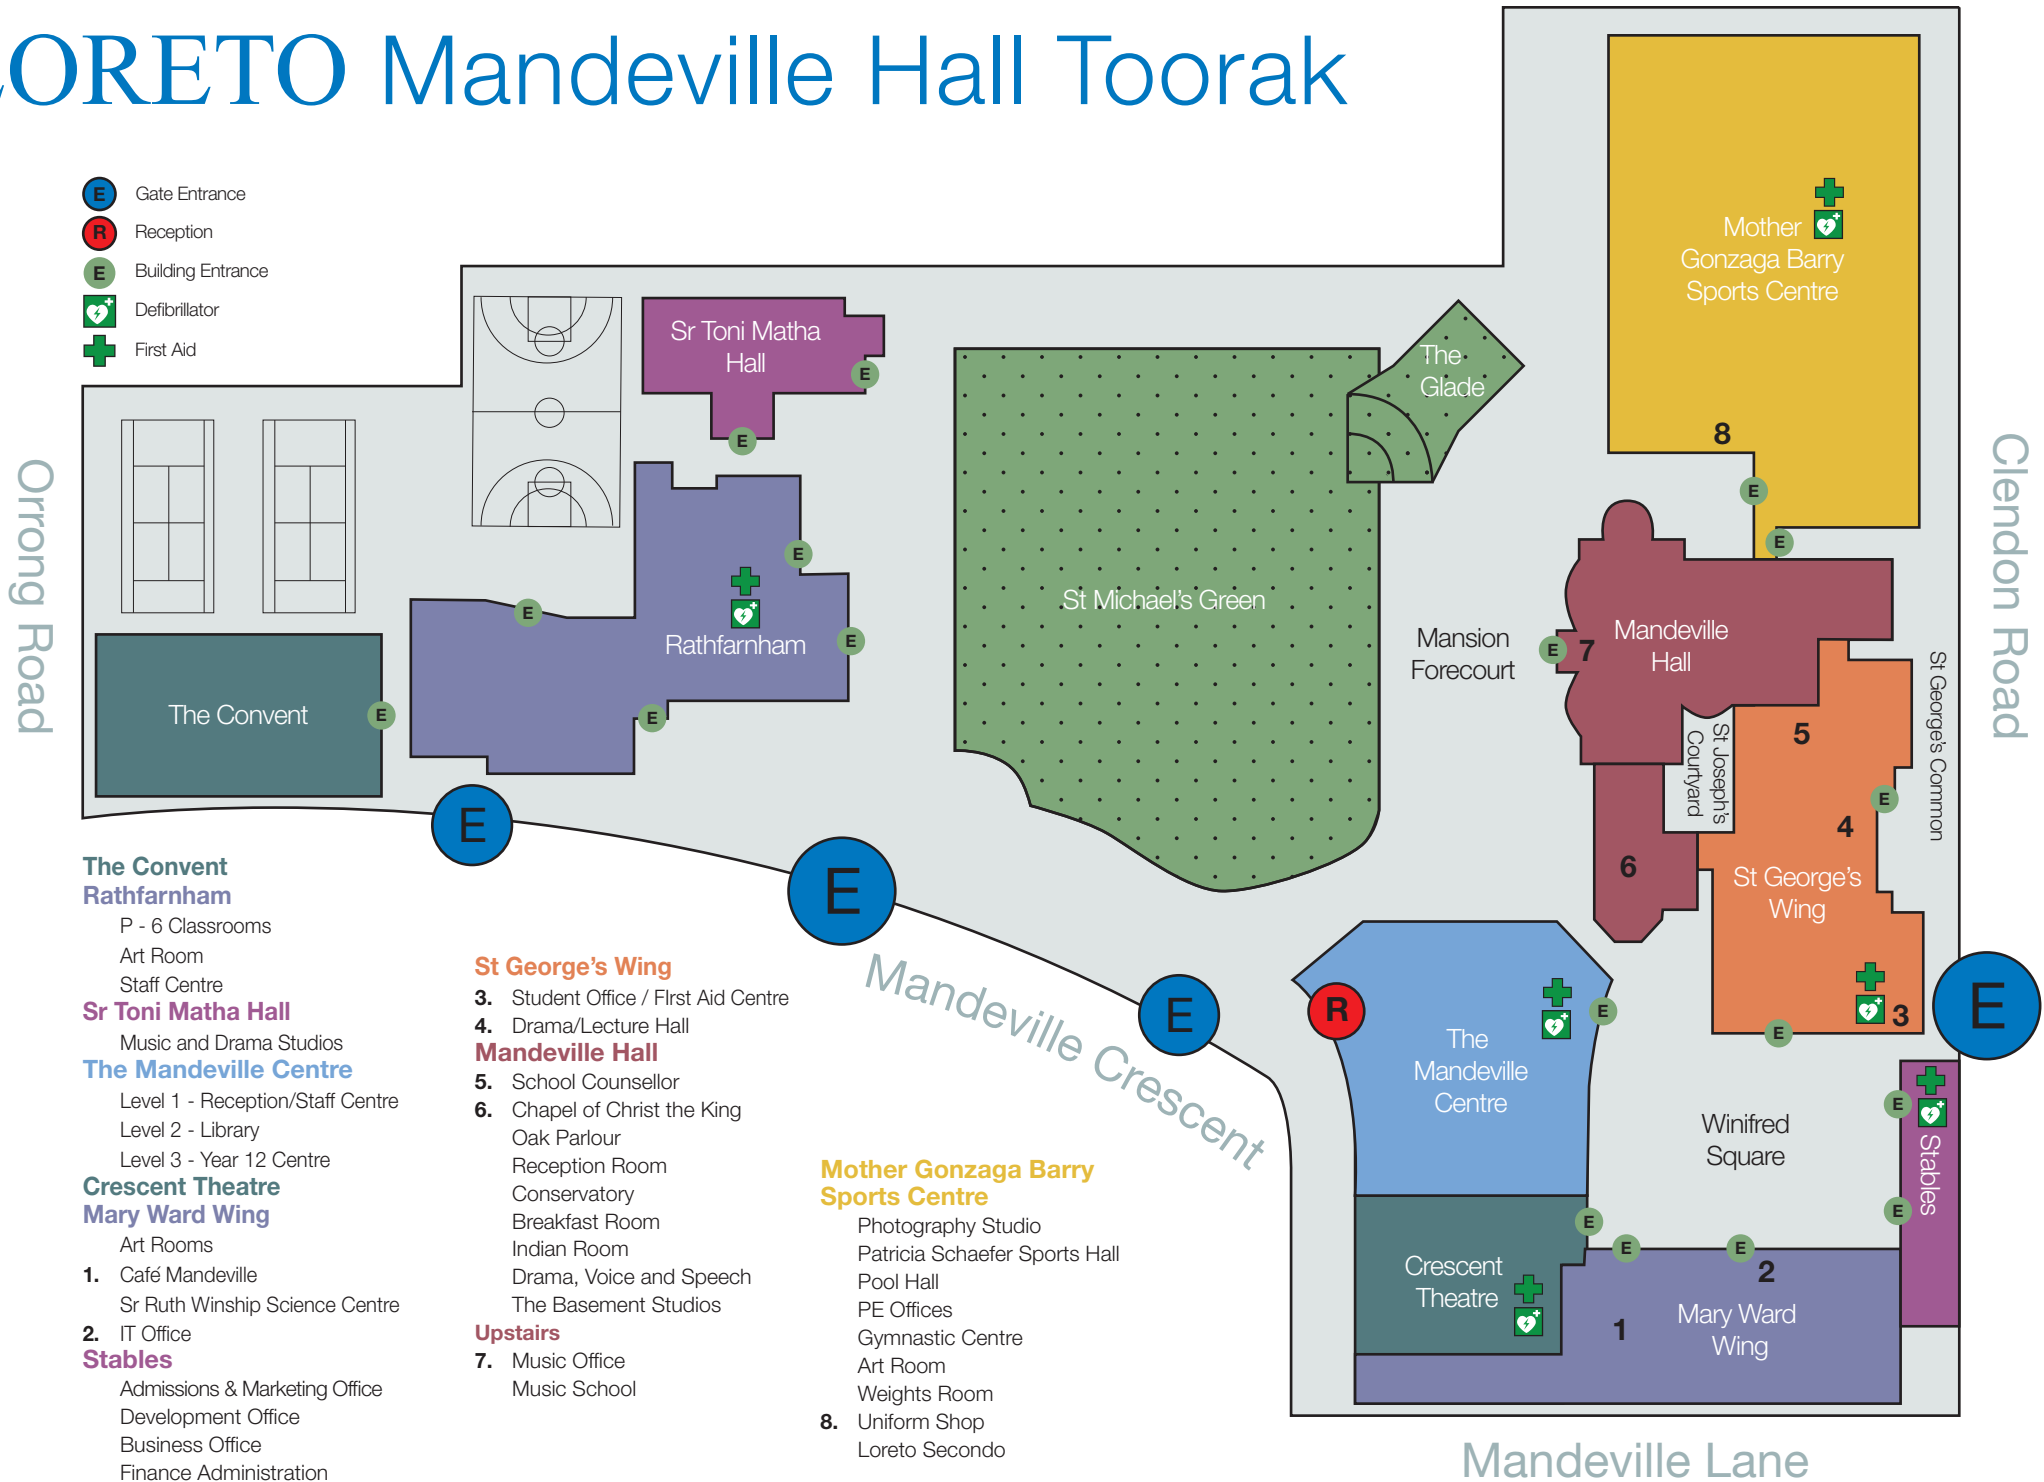

LORETO Mandeville Hall Toorak

- E Gate Entrance
- R Reception
- E Building Entrance
- + Defibrillator
- + First Aid

The Convent Rathfarham

- P - 6 Classrooms
- Art Room
- Staff Centre

Sr Toni Matha Hall

- Music and Drama Studios

The Mandeville Centre

- Level 1 - Reception/Staff Centre
- Level 2 - Library
- Level 3 - Year 12 Centre

Crescent Theatre

Mary Ward Wing

- Art Rooms

1. Café Mandeville
- Sr Ruth Winship Science Centre
2. IT Office

Upstairs

7. Music Office
- Music School

Mother Gonzaga Barry Sports Centre

- Photography Studio
- Patricia Schaefer Sports Hall
- Pool Hall
- PE Offices
- Gymnastic Centre
- Art Room
- Weights Room
- Uniform Shop
- Loreto Secondo

Mandeville Lane